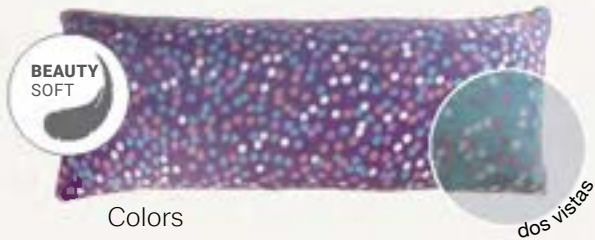

BEAUTY SOFT

Colors

89510 - $449

dos vistas